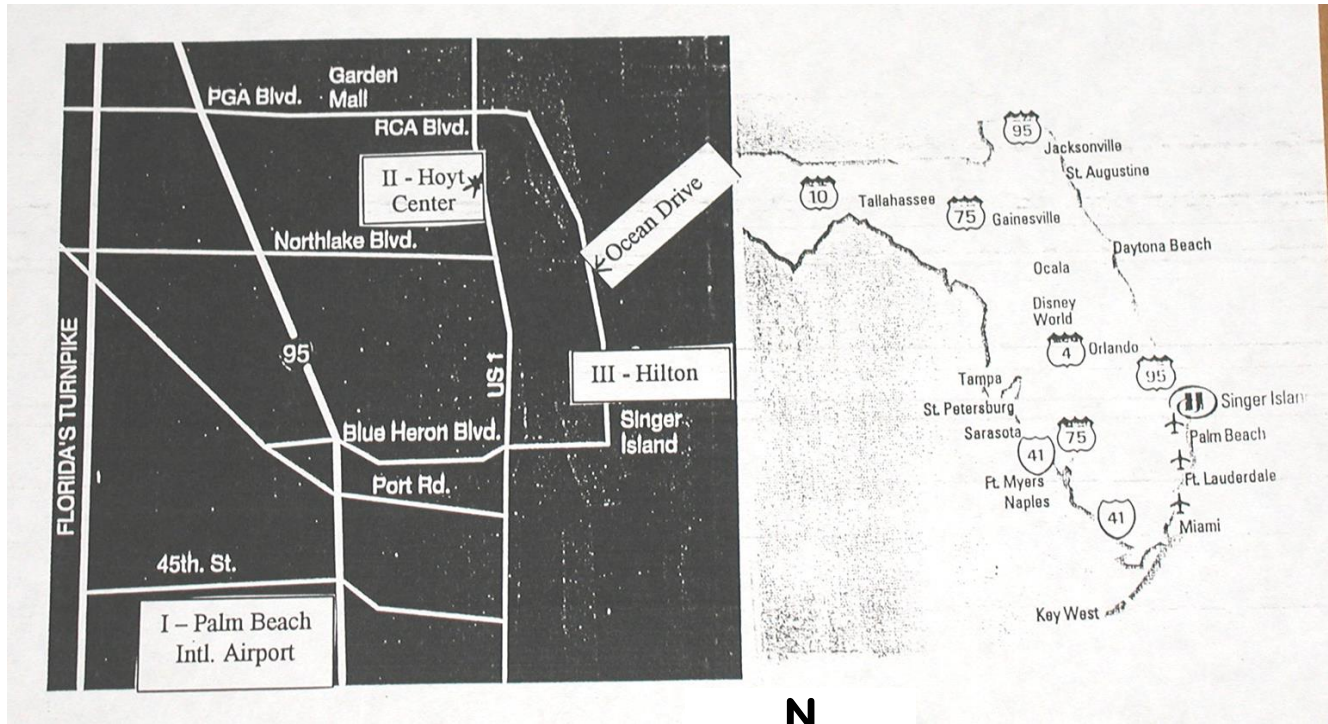

Hoyt Institute

Weimer School of Advanced Studies in Real Estate and Land Economics

PALM BEACHES & FLORIDA MAPS

Table

- I** – Palm Beach International Airport (PBI)
West Palm Beach, FL
- II** – The Hoyt Center
- III** – Hilton Resort

To Hotel from Airport

(About 20 minutes)

Exit PBI onto I-95 Northbound.

Take 4th exit – Exit 76 east/right onto Blue Heron Boulevard. Proceed straight/east until you have crossed the bridge that passes over the Intracoastal Waterway. Road curves left on Singer Island – you are now on N. Ocean Drive. Hilton is 1/3 mile on right/ocean side.

To Hoyt Center From Hilton Hotel

(About 8 minutes)

Go right/north on N. Ocean Drive (US A1A) to U.S. Hwy One. Turn left/south on U.S. Hwy One. Hoyt Center is approx. 2.5 miles on left /east side – a legal U-turn will put you on the east side of U.S. One.

Alternate route: go left/south back across Blue Heron bridge, then turn right/north onto U.S. One. Continue north ~one mile past Northlake Blvd. intersection; Hoyt Center will be on your right/east side.